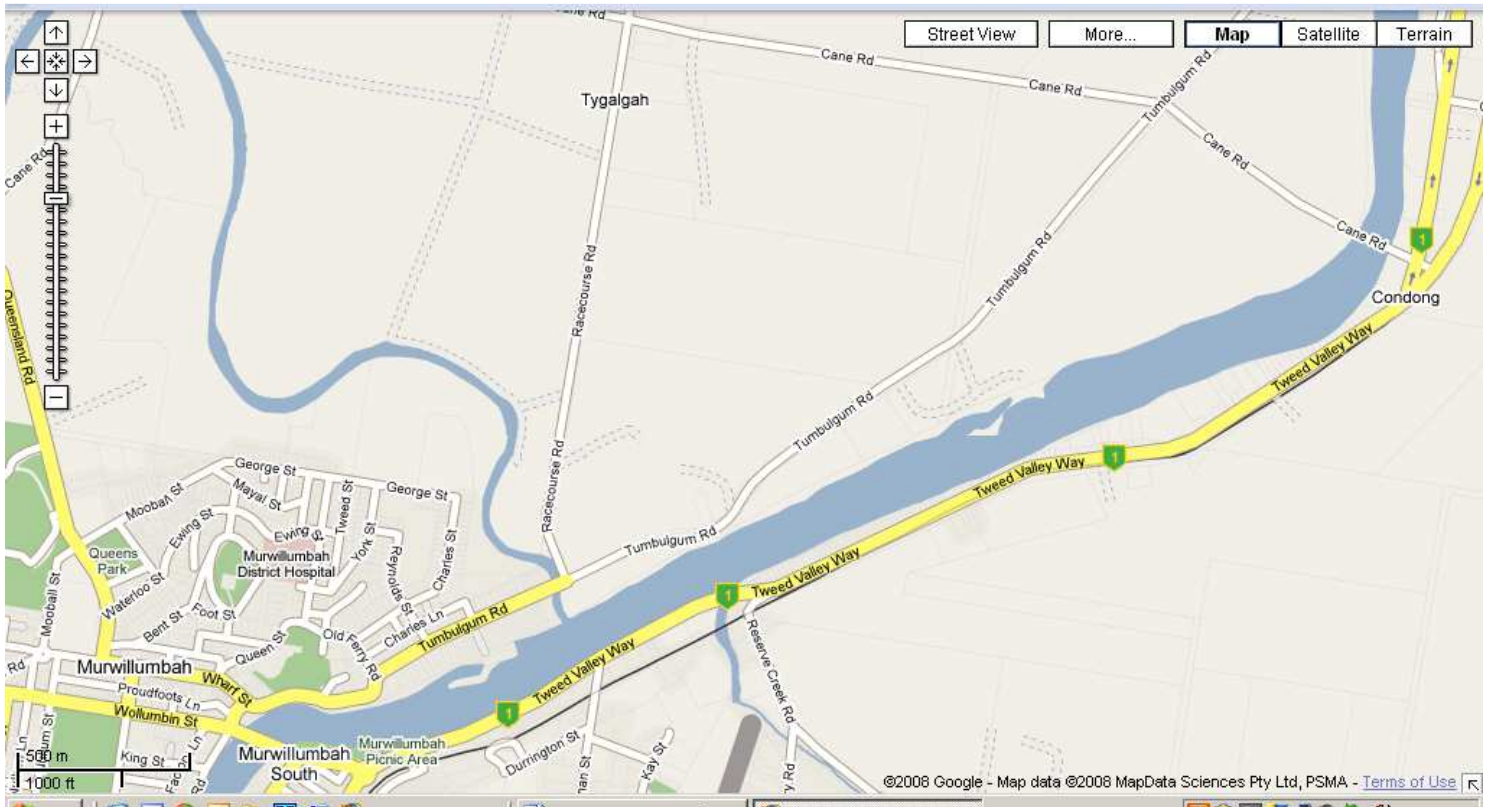

# Murwillumbah Rowing Club

33 Tumbulgum Road  
MURWILLUMBAH  
NSW 2484

GPS:  
28 19'32.63"S  
153 24' 22.88" E

Website:  
[www.murwillumbarowing.com.au](http://www.murwillumbarowing.com.au)

# MURWILLUMBAH ROWING CLUB REGATTA – Site Plan